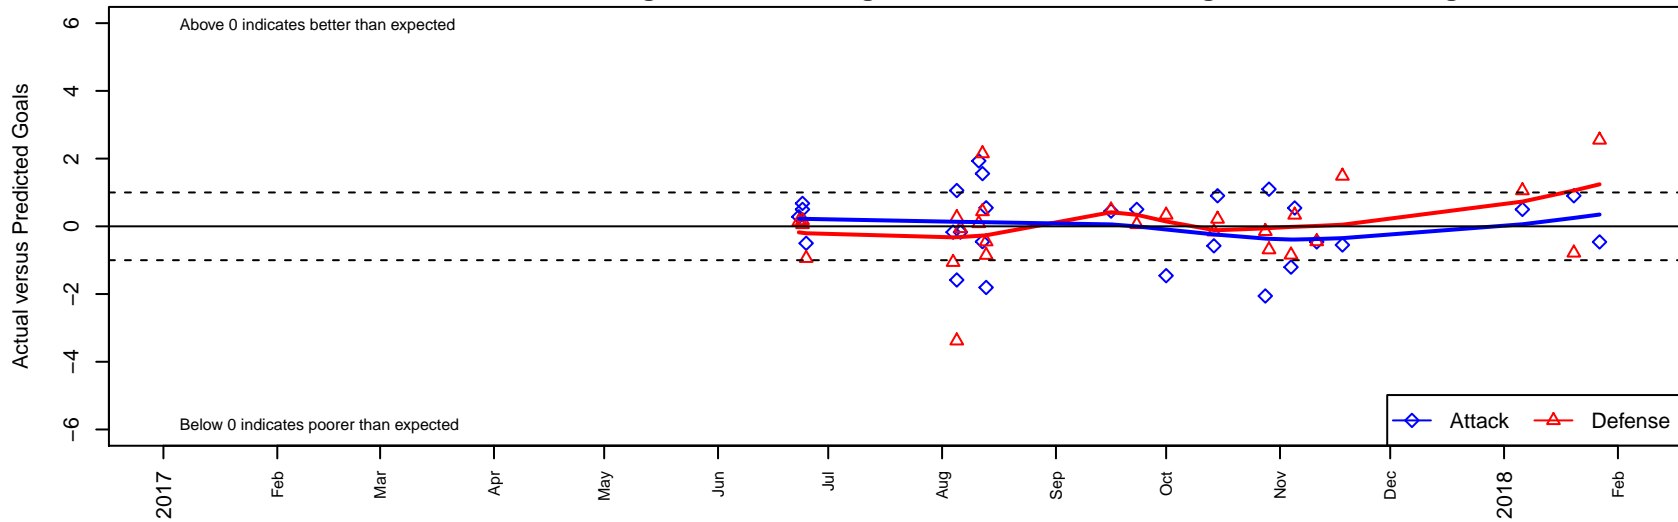

Whatcom FC Rangers Blue G04

Whatcom FC Rangers
 Bellingham, WA
 G04 total strength=1181
 attack=3.68 defense=3.82
 fall league = RCL G04 Div 4

alt names used:
 54 Whatcom FC Rangers G04 Blue
 96 Whatcom FC Rangers G04 Blue
 Whatcom FC Rangers – G04 Blue
 WHATCOM RANGERS WFC RANGERS G04E

Venues played:
 2017 Baker Blast U14
 2017 WA Rush Cup GU14 Silver
 2017 Rimland Challenge COPA U14
 2017 RCL G04 Div 4

Whatcom FC Rangers Blue G04
 Dots are actual minus expected GF (blue circles) and GA (red triangles).
 Blue line is smoothed change in attack strength. Red is smoothed change in defense strength.

**attack and defense variance (black dot)
relative to other teams
and top 10 in region**

**attack and defense rating
relative to others at age
and all opponents in last 13 months**

Performance relative to 13 month average