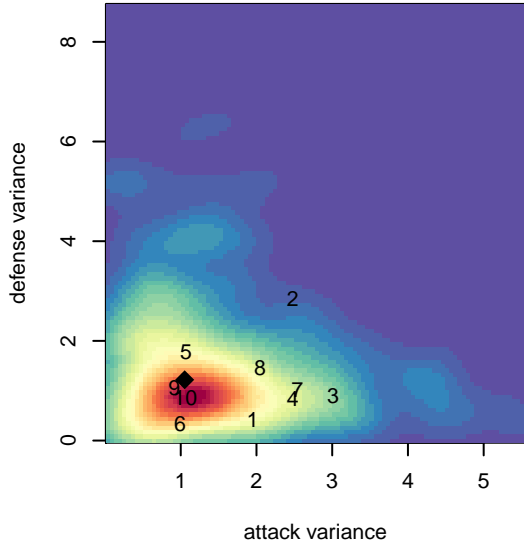

Whatcom FC Rangers Blue G04

Whatcom FC Rangers
 Bellingham, WA
 G04 total strength=1181
 attack=3.68 defense=3.82
 fall league = RCL G04 Div 4

alt names used:
 54 Whatcom FC Rangers G04 Blue
 96 Whatcom FC Rangers G04 Blue
 Whatcom FC Rangers – G04 Blue
 WHATCOM RANGERS WFC RANGERS G04E

Venues played:
 2017 Baker Blast U14
 2017 WA Rush Cup GU14 Silver
 2017 Rimland Challenge COPA U14
 2017 RCL G04 Div 4

Whatcom FC Rangers Blue G04
 Dots are actual minus expected GF (blue circles) and GA (red triangles).
 Blue line is smoothed change in attack strength. Red is smoothed change in defense strength.

**attack and defense variance (black dot)
relative to other teams
and top 10 in region**

**attack and defense rating
relative to others at age
and all opponents in last 13 months**

Performance relative to 13 month average