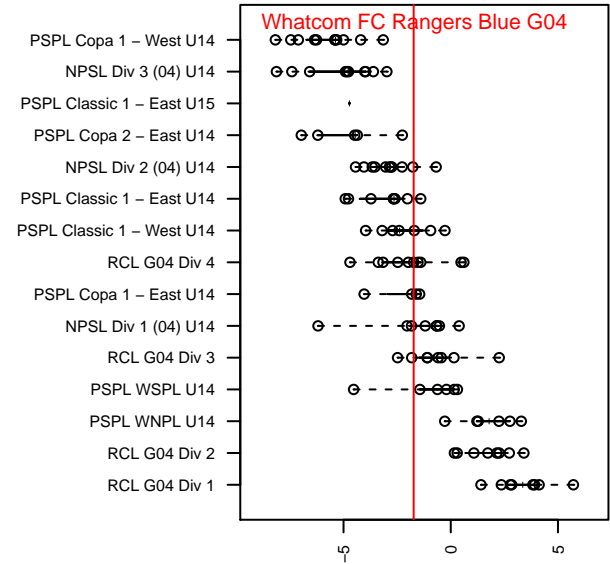

Whatcom FC Rangers Blue G04

Whatcom FC Rangers
 Bellingham, WA
 G04 total strength=1181
 attack=3.68 defense=3.82
 fall league = RCL G04 Div 4

alt names used:
 54 Whatcom FC Rangers G04 Blue
 96 Whatcom FC Rangers G04 Blue
 Whatcom FC Rangers – G04 Blue
 WHATCOM RANGERS WFC RANGERS G04E

Venues played:
 2017 Baker Blast U14
 2017 WA Rush Cup GU14 Silver
 2017 Rimland Challenge COPA U14
 2017 RCL G04 Div 4

Whatcom FC Rangers Blue G04
 Dots are actual minus expected GF (blue circles) and GA (red triangles).
 Blue line is smoothed change in attack strength. Red is smoothed change in defense strength.

**attack and defense variance (black dot)
relative to other teams
and top 10 in region**

**attack and defense rating
relative to others at age
and all opponents in last 13 months**

Performance relative to 13 month average